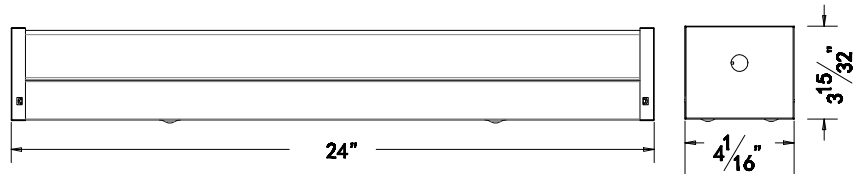

LVL

TECHNICAL SPECIFICATIONS:

- :: 2 Feet long
- :: Housing: White powder coated aluminum
- :: PC Lens
- :: Wattage: 17W
- :: Voltage: 120-277V AC, 60Hz
- :: Lumens: 1900LM
- :: Suitable for Damp Locations
- :: Life Span: 50,000 hours
- :: 5-year warranty

B1

LED VANITY LIGHTS

CATALOG NO.	WATTS	LUMENS	COLOR TEMP	DIMENSIONS
LVL-2FT-17W-30K	17W	1900LM	3000K	24"(L) x 4-1/16"(W) x 3.5"(H)
LVL-2FT-17W-40K	17W	1900LM	4000K	